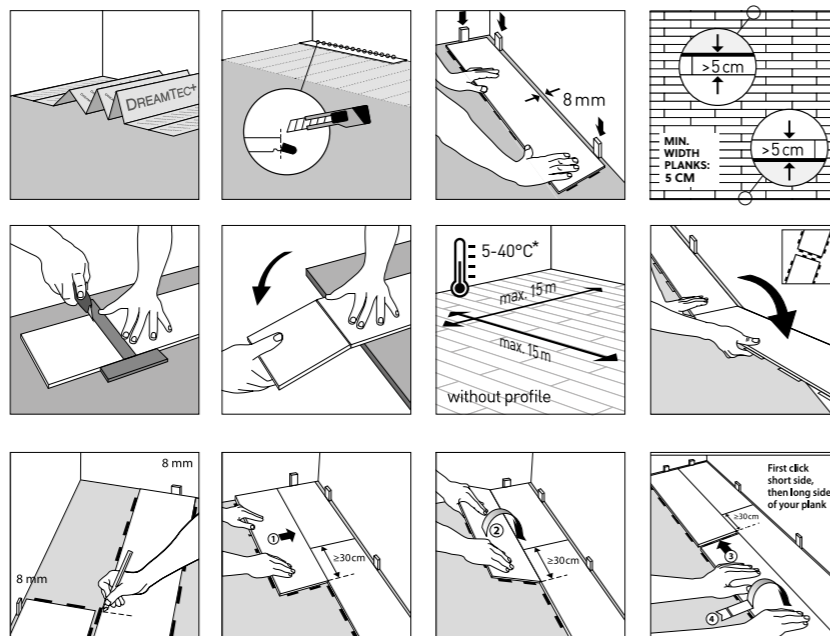

DreamClick®

installation manual

preparation

installation

*For other room temperatures, the installation manual must be consulted.

finishing

maintenance