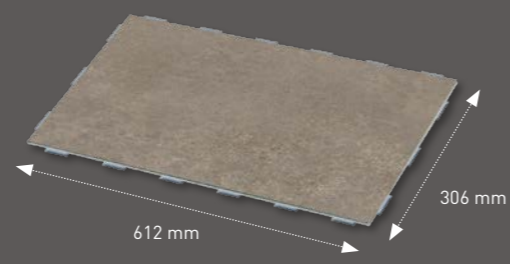

612 x 306

Box	8 boards = 1,498 m²
Pallet	56 boxes = 83,898 m²
Thickness	5 mm
Wear layer	0,55 mm