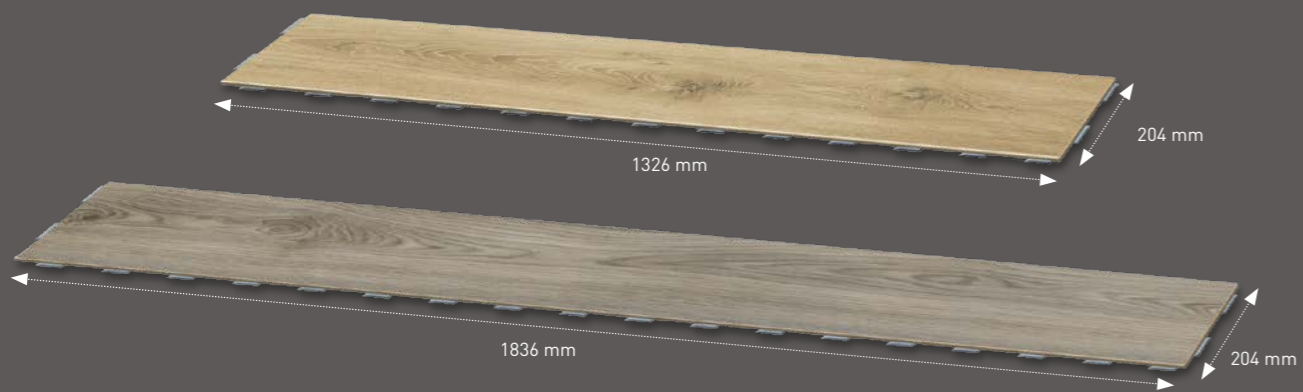

PURE DIMENSIONS