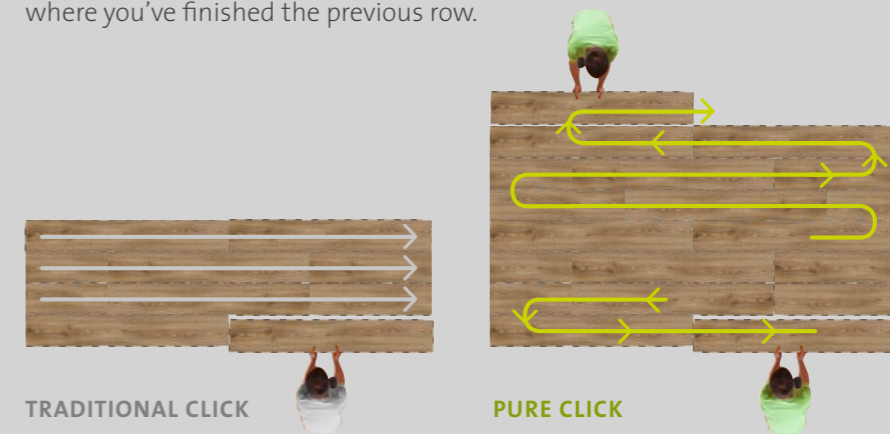

Almost any subfloor will do. You can install PURE directly on top of an existing tile floor, without print-through of the tile joints. Other suitable subfloors: surfaces with small residues of glue and ordinary screed.

All this is made possible thanks our advanced RCB technology (Rigid Composite Board).

No dust, no mess, just cut the planks into the right size with a Stanley knife.

Made in Belgium

BerryAlloc vinyl planks are developed and produced in Belgium.

FAST & simple installation

Super fast installation

Thanks to the DreamClick locking system, any PURE floor can be ready and installed in no time. The 4 sided identical locks allow you to install your PURE floor faster than traditional click systems. You can start the next row where you've finished the previous row.