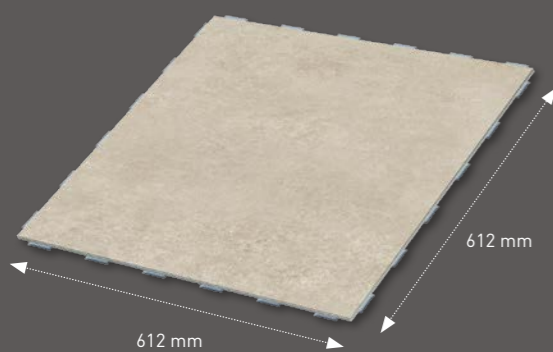

PURE DIMENSIONS

1326 x 204

Box	8 boards = 2,164 m ²
Pallet	56 boxes = 121,186 m ²
Thickness	5 mm
Wear layer	0,40 / 0,55 mm

1836 x 204

Box	6 boards = 2,247 m ²
Pallet	56 boxes = 125,847 m ²
Thickness	5 mm
Wear layer	0,40 / 0,55 mm